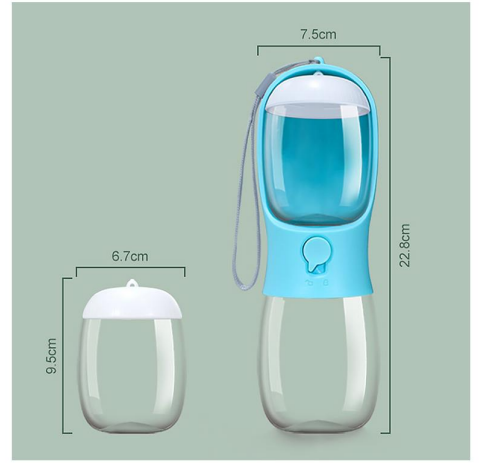

PET WATER BOTTLE

Our Multi-functional Pet Water Bottle is made of high-quality food grade plastic and does not contain BPA, including drinking bowl, water bottle, snack compartment, garbage bag and poop shovel. The pet water bottle is of integrated design, and it is equipped with a double leakage proof switch which can feed water and also make the residual water return to the cup body without waste. In addition, the mouth of the bottle is equipped with a silica gel sealing ring and the button slides to the bottom to lock the water.

PWB-5305
 Size: 13.5X7.5X8cm

PWB-5306
 Size: 25.5X7cm
 other customized sizes.

PWB-5307
 Size: Small 27X8.2cm
 Large 36X8.7cm
 other customized sizes.

PWB-5308
Size: 350ML: 220X75mm
550ML: 265X80mm
other customized sizes.

PWB-5309
Size: 350ML: 220X75mm
550ML: 265X80mm
other customized sizes.

PWB-5310
 Size: 21.7X7.5cm
 other customized sizes.

PWB-5311
 Size: 25.5X7.5cm
 other customized sizes.

PWB-5312
 Size: 22.8X7.5cm
 other customized sizes.

PWB-5313
 Size: 28X7.5cm
 other customized sizes.

PWB-5314
Size: 18X6.7cm
other customized sizes.

PWB-5315
Size: 18X6.7cm
other customized sizes.

PWB-5316
 Size: 180X120mm
 other customized sizes.

HANGZHOU QUEENHE IMPORT & EXPORT CO.,LTD