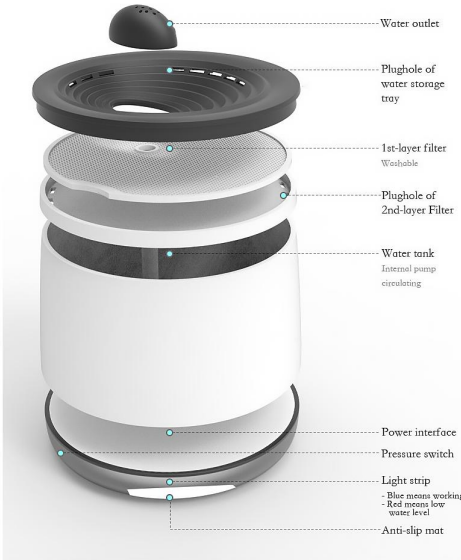

PET WATER BOTTLE

Our Multi-functional Pet Water Bottle is made of high-quality food grade plastic and does not contain BPA, including drinking bowl, water bottle, snack compartment, garbage bag and poop shovel. The pet water bottle is of integrated design, and it is equipped with a double leakage proof switch which can feed water and also make the residual water return to the cup body without waste. In addition, the mouth of the bottle is equipped with a silica gel sealing ring and the button slides to the bottom to lock the water.

PWB-5309
Size: 350ML: 220X75mm
550ML: 265X80mm
other customized sizes.

PWB-5310
 Size: 21.7X7.5cm
 other customized sizes.

PWB-5311
 Size: 25.5X7.5cm
 other customized sizes.

PWB-5312
 Size: 22.8X7.5cm
 other customized sizes.

PWB-5313
 Size: 28X7.5cm
 other customized sizes.

PWB-5314
Size: 18X6.7cm
other customized sizes.

PWB-5315
Size: 18X6.7cm
other customized sizes.

PWB-5316
 Size: 180X120mm
 other customized sizes.

HANGZHOU QUEENHE IMPORT & EXPORT CO.,LTD