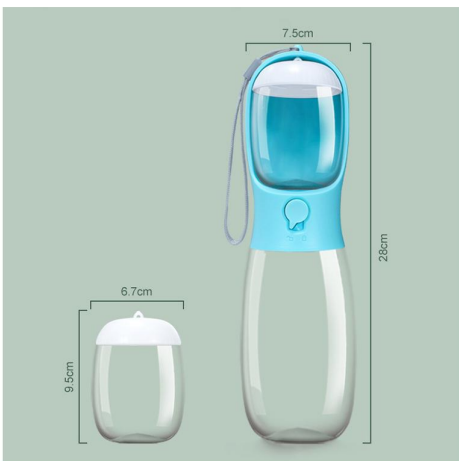

PET WATER BOTTLE

Our Multi-functional Pet Water Bottle is made of high-quality food grade plastic and does not contain BPA, including drinking bowl, water bottle, snack compartment, garbage bag and poop shovel. The pet water bottle is of integrated design, and it is equipped with a double leakage proof switch which can feed water and also make the residual water return to the cup body without waste. In addition, the mouth of the bottle is equipped with a silica gel sealing ring and the button slides to the bottom to lock the water.

PWB-5305
 Size: 13.5X7.5X8cm

PWB-5306
 Size: 25.5X7cm
 other customized sizes.

PWB-5307
 Size: Small 27X8.2cm
 Large 36X8.7cm
 other customized sizes.

PWB-5308
Size: 350ML: 220X75mm
550ML: 265X80mm
other customized sizes.

PWB-5309
Size: 350ML: 220X75mm
550ML: 265X80mm
other customized sizes.

PWB-5310
 Size: 21.7X7.5cm
 other customized sizes.

PWB-5311
 Size: 25.5X7.5cm
 other customized sizes.

PWB-5312
 Size: 22.8X7.5cm
 other customized sizes.

PWB-5313
 Size: 28X7.5cm
 other customized sizes.

PWB-5314
Size: 18X6.7cm
other customized sizes.

PWB-5315
Size: 18X6.7cm
other customized sizes.

PWB-5316
 Size: 180X120mm
 other customized sizes.

HANGZHOU QUEENHE IMPORT & EXPORT CO.,LTD