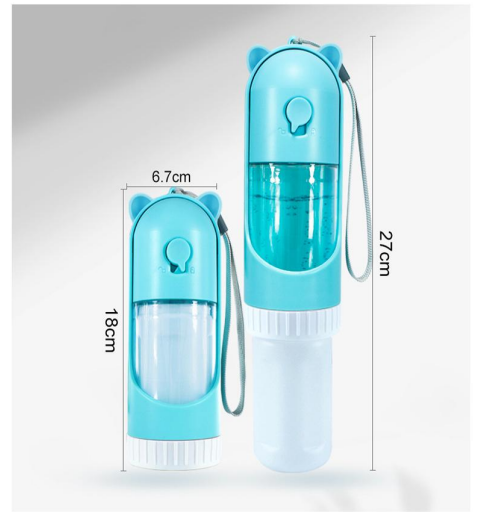

PET WATER BOTTLE

Our Multi-functional Pet Water Bottle is made of high-quality food grade plastic and does not contain BPA, including drinking bowl, water bottle, snack compartment, garbage bag and poop shovel. The pet water bottle is of integrated design, and it is equipped with a double leakage proof switch which can feed water and also make the residual water return to the cup body without waste. In addition, the mouth of the bottle is equipped with a silica gel sealing ring and the button slides to the bottom to lock the water.

PWB-5305
 Size: 13.5X7.5X8cm

PWB-5306
 Size: 25.5X7cm
 other customized sizes.

PWB-5307
 Size: Small 27X8.2cm
 Large 36X8.7cm
 other customized sizes.

PWB-5308
Size: 350ML: 220X75mm
550ML: 265X80mm
other customized sizes.

PWB-5309
Size: 350ML: 220X75mm
550ML: 265X80mm
other customized sizes.

PWB-5310
 Size: 21.7X7.5cm
 other customized sizes.

PWB-5311
 Size: 25.5X7.5cm
 other customized sizes.

PWB-5312
 Size: 22.8X7.5cm
 other customized sizes.

PWB-5313
 Size: 28X7.5cm
 other customized sizes.

PWB-5314
Size: 18X6.7cm
other customized sizes.

PWB-5315
Size: 18X6.7cm
other customized sizes.

PWB-5316
 Size: 180X120mm
 other customized sizes.

HANGZHOU QUEENHE IMPORT & EXPORT CO.,LTD