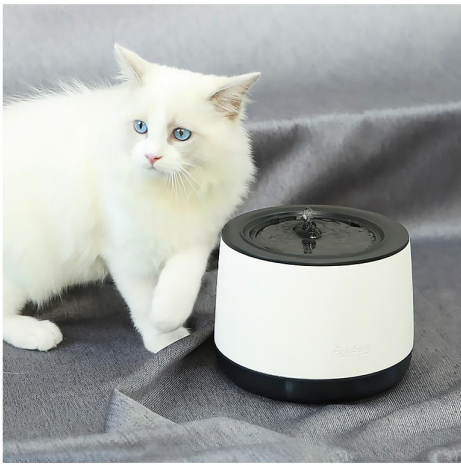

PWB-5316
Size: 180X120mm
other customized sizes.

HANGZHOU QUEENHE IMPORT & EXPORT CO.,LTD

FACTORY : PUYANG SELFAIDING INDUSTRIAL CO.,LTD

ADD : Rm711-712, Building#4, Zhongda Intime City, Gongshu Dist, Hangzhou, 310022, China

WHAT'S APP: 18658193565 SKYPE: robinhmq

E-MAIL : robin@hz-clean.com WEBSITE: www.aidingcare.com